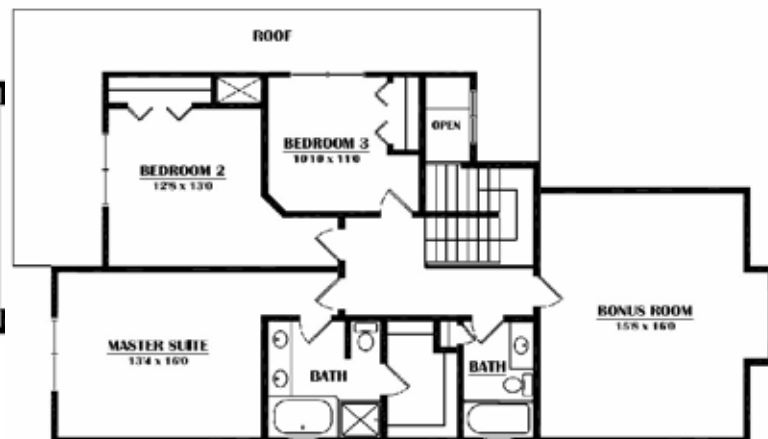

# Ryegrass

First Floor

Second Floor

*Modular Homes, Inc. Exclusive*

*2459 Square Feet (livable)*

### ■ Design Features ■

- 3 Bedrooms □ 2 Full Baths □ Powder Room □ Bonus Room
- Optional Wraparound Covered Porch □ Great Room w/ Fireplace