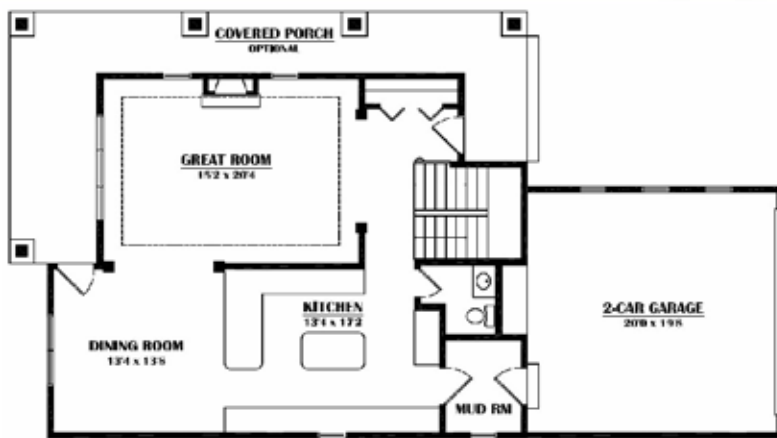

# Ryegrass

First Floor

Second Floor

*Modular Homes, Inc. Exclusive*

*2459 Square Feet (livable)*

### ■ Design Features ■

- 3 Bedrooms □ 2 Full Baths □ Powder Room □ Bonus Room
- Optional Wraparound Covered Porch □ Great Room w/ Fireplace